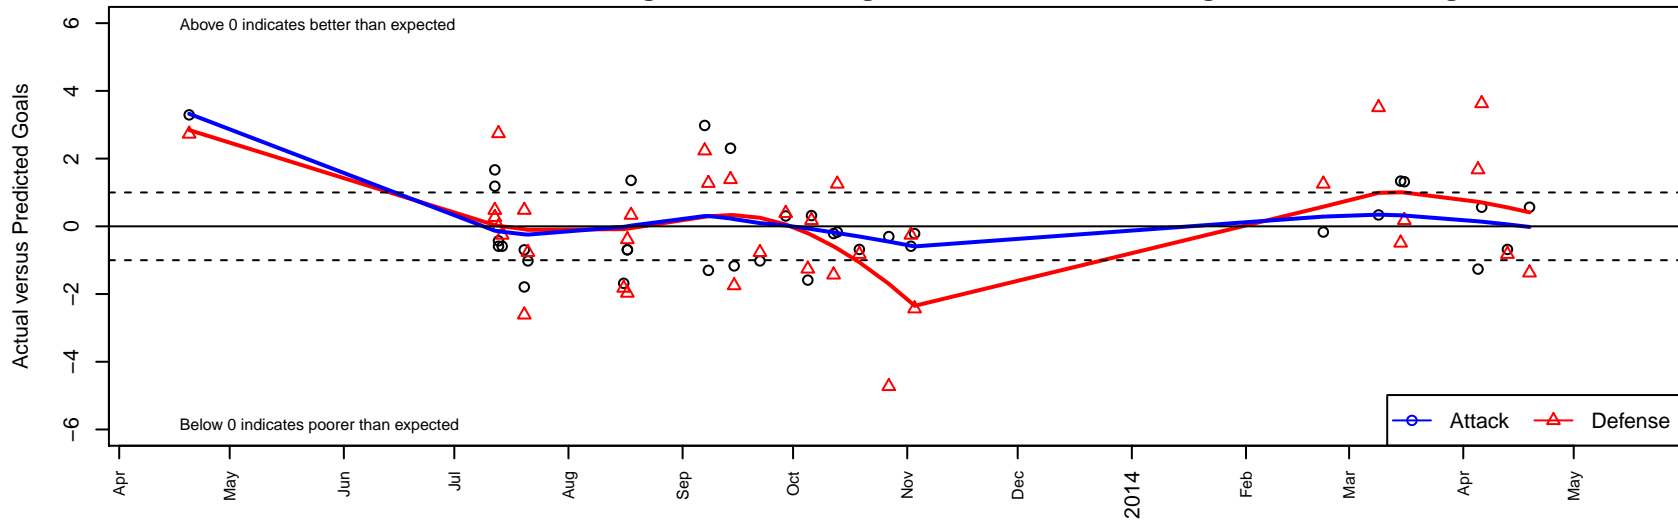

Corvallis United Reign B00
Dots are actual minus expected GF (blue circles) and GA (red triangles).
Blue line is smoothed change in attack strength. Red is smoothed change in defense strength.